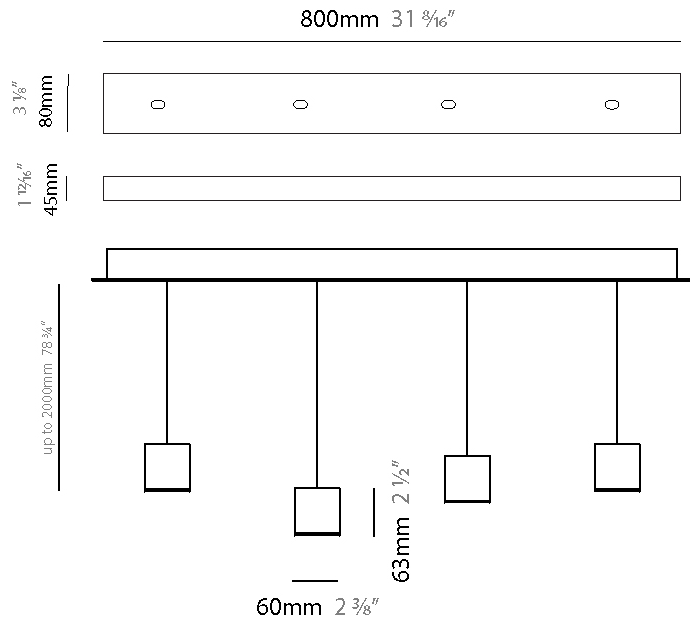

D101470-

base number   Finish
Options

1. To build a product code in our configurator select the specify button on the base model # product page
2. To build a manual product code on this datasheet choose from the options listed below in blue font and add the suffix to the base model #

GENERAL

Series: Match
Subseries: Match 4 Light
Brand: Quasar
Division: Design
Mounting Type: Suspension
Mounting Location: Ceiling
Subcategory: Pendant

PHYSICAL

Shape: Rectangle
Length (mm): 800
Length (in): 31 1/2
Width (mm): 80
Width (in): 3 1/8
Height (mm): 63
Height (in): 2 1/2
Max. Overall Height (mm): 2063
Max. Overall Height (in): 81 1/4
Light Distribution: Downlight
Weight (kg): 3
Weight (lbs): 6.61
Diffuser: Acrylic – See Finish Options
Fixture Finish: RED / ORG / YEL / GRN / LBL / TRA
Fixture Material: Aluminum
Cable Details: 2000mm Cable

ELECTRICAL

Lamp Type: LED
Input Wattage (W): 16
Total Output Wattage (W): 12.4
Dimming: Phase Dimming (120Vac Only)
Driver Included: Yes
Driver Location: Integrated
Driver Type: Constant Current - Universal
Driver Class: Class 2
Input Voltage (V): 120 - 277
Constant Current (MA): 350
Upon Request: (Not included - see components) Integral: Phase dimming @120Vac only

LED

Number of LEDs: 4
Color Temperature (°K): 2700
Max. Delivered Lumen (lm): 1100
CRI: >90 CRI
Lamp Life (hrs): 50000

OPTICAL

RATINGS AND CERTIFICATIONS

Certified By: Certified for North American Standards
IP rating: IP20