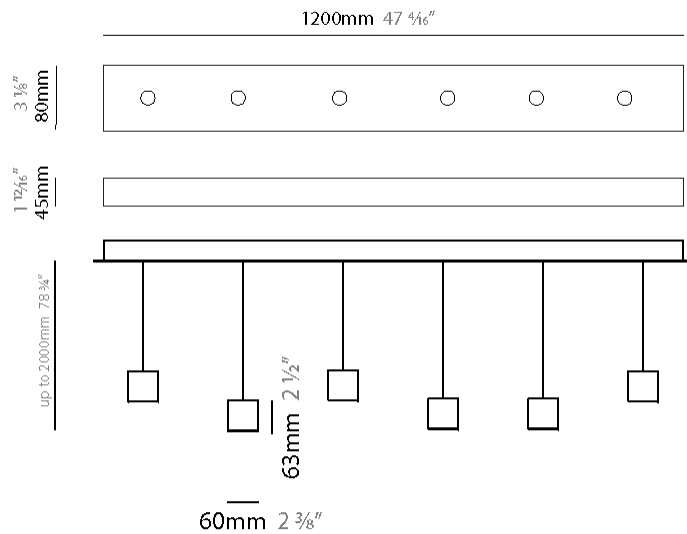

D101472-

base number Finish
Options

1. To build a product code in our configurator select the specify button on the base model # product page
2. To build a manual product code on this datasheet choose from the options listed below in blue font and add the suffix to the base model #

GENERAL

Series: Match
Subseries: Match 6 Light
Brand: Quasar
Division: Design
Mounting Type: Suspension
Mounting Location: Ceiling
Subcategory: Pendant

PHYSICAL

Shape: Rectangle
Length (mm): 1200
Length (in): 47 1/4
Width (mm): 80
Width (in): 3 1/8
Height (mm): 63
Height (in): 2 1/2
Max. Overall Height (mm): 2063
Max. Overall Height (in): 81 1/4
Light Distribution: Downlight
Weight (kg): 4
Weight (lbs): 8.82
Diffuser: Acrylic - See Finish Options
Fixture Finish: RED / ORG / YEL / GRN / LBL / TRA
Fixture Material: Aluminum
Cable Details: 2000mm Cable

ELECTRICAL

Lamp Type: LED
Input Wattage (W): 24
Total Output Wattage (W): 18.6
Dimming: Phase Dimming (120Vac Only)
Driver Included: Yes
Driver Location: Integrated
Driver Type: Constant Current - Universal
Driver Class: Class 2
Input Voltage (V): 120 - 277
Constant Current (MA): 350
Upon Request: (Not included - see components) Integral: Phase dimming @120Vac only

LED

Number of LEDs: 6
Color Temperature (°K): 2700
Max. Delivered Lumen (lm): 1650
CRI: >90 CRI
Lamp Life (hrs): 50000

OPTICAL

RATINGS AND CERTIFICATIONS

Certified By: Certified for North American Standards
IP rating: IP20